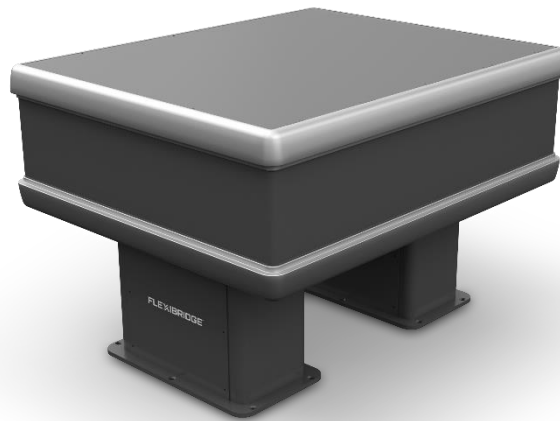

## FB 029

### Wing console

#### SPECIFICATIONS

Material	Aluminum
Coating	Powder coated Standard Black RAL 9005 & Grey RAL 9006
Height, Depth, Length	817 mm (H) 1011 mm (D) 1552 mm (L)
Weight	115 kg
Noise level	< 36 dBa
Voltage	24 VAC
Power consumption empty console:	
Ventilation	48 W
Service lights	21 W
Reading lights dimmable	7 W
Hoist lowering	Standby 1 W, operation 430 W
Outlet	1 for service computer
Service lights	1 LED lights
Reading lights	1 goose neck (optional)
Ventilation	Termostat controlled