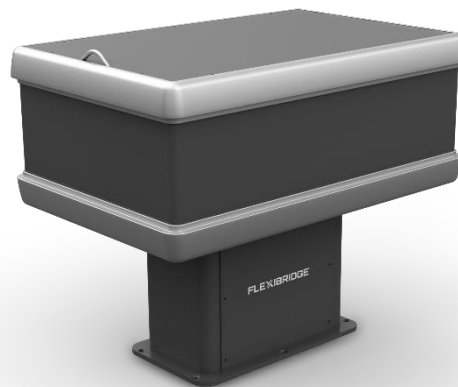

Doc type: Datasheet

Date: 30.05.2021

Part number: 446650

Revision: 00

Page: 1 of 1

FB 021

Small wing console

SPECIFICATIONS

Material	Aluminum
Coating	Powder coated Standard Black RAL 9005 & Grey RAL 9006
Height, Depth, Length	813 mm (H) 650 mm (D) 1000 mm (L)
Weight	56 kg
Noise level	< 36 dBa
Voltage	24 VAC
Power consumption empty console:	
Ventilation	48 W
Service lights	21 W
Reading lights dimmable	7 W
Hoist lowering	Standby 1 W, operation 430 W
Outlet	1 for service computer
Service lights	2 LED lights
Reading lights	1 goose neck (optional)
Ventilation	Termostat controlled